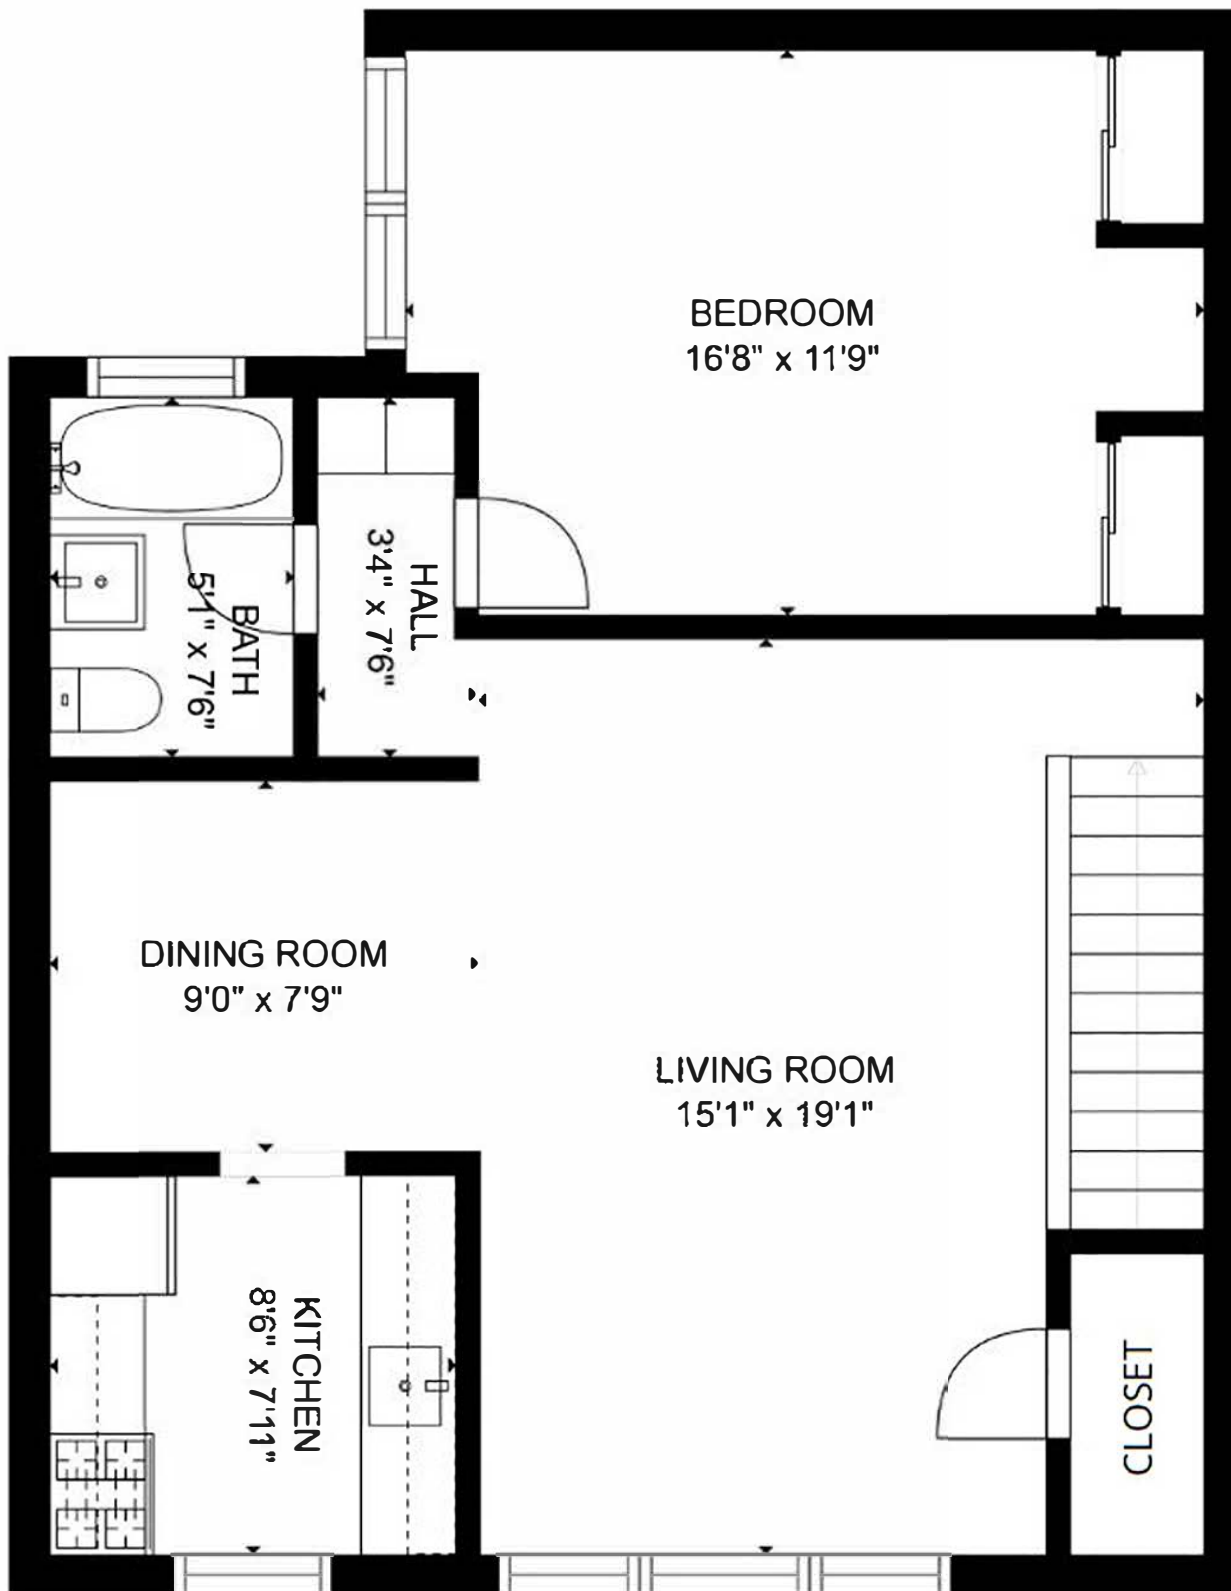

(718) 751-5799

Floor 2

67-23 152nd Street #210B
Flushing, NY 11367

Estimated areas

GLA FLOOR 1: 0 sq. ft, excluded 63 sq. ft
GLA FLOOR 2: 797 sq. ft, excluded 0 sq. ft
Total GLA 797 sq. ft, total scanned area 860 sq. ft

SIZES AND DIMENSIONS ARE APPROXIMATE, ACTUAL MAY VARY.