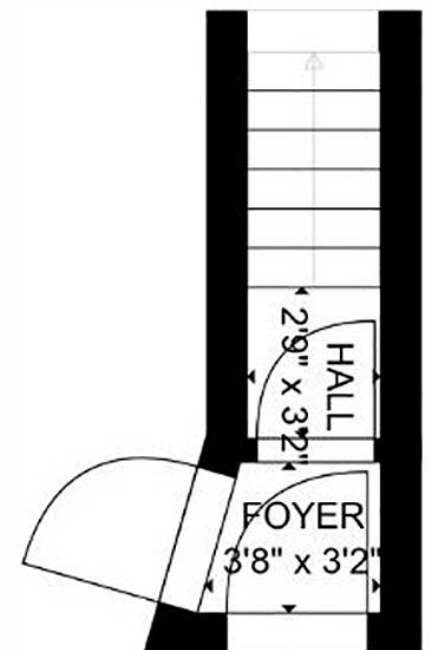

(718) 751-5799

Floor 2

67-23 152nd Street #210B
Flushing, NY 11367

Estimated areas

GLA FLOOR 1: 0 sq. ft, excluded 63 sq. ft
GLA FLOOR 2: 797 sq. ft, excluded 0 sq. ft
Total GLA 797 sq. ft, total scanned area 860 sq. ft

SIZES AND DIMENSIONS ARE APPROXIMATE, ACTUAL MAY VARY.