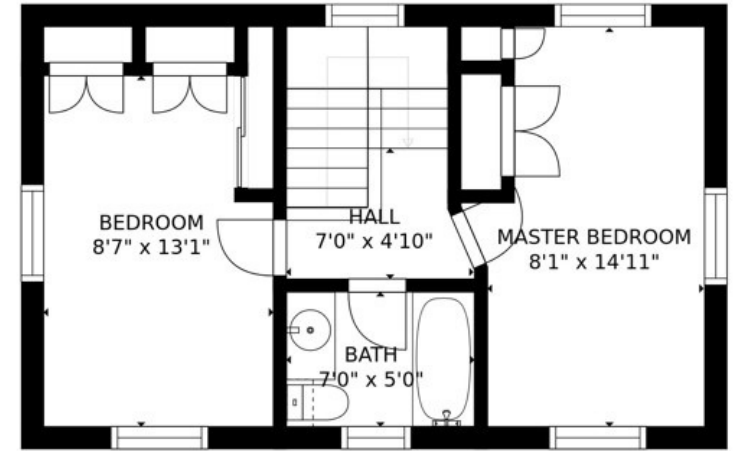

76-33 160th Street  
Fresh Meadows NY 11366

1st Floor

2nd Floor

Basement

Basement: 213 sq. ft. excluded 392 sq. ft.  
First Floor: 755 sq. ft. excluded 43 sq. ft.  
Second Floor: 437 sq. ft.