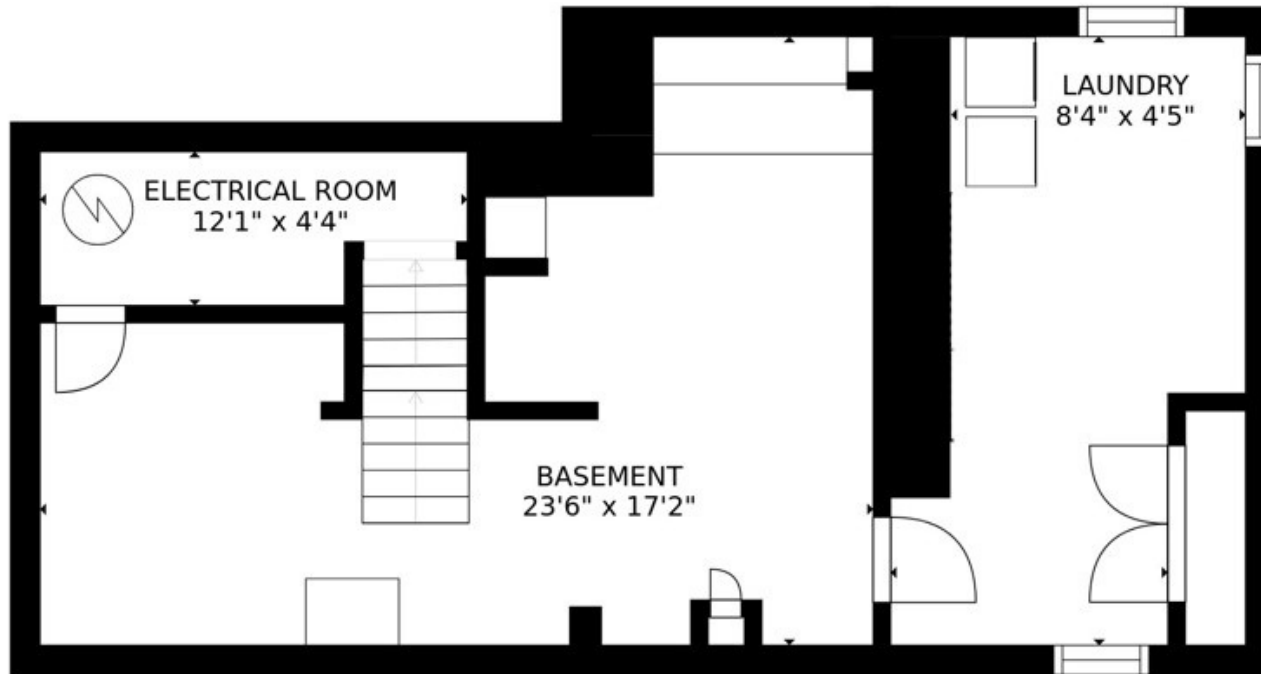

76-33 160th Street  
Fresh Meadows NY 11366

1st Floor

2nd Floor

Basement

Basement: 213 sq. ft. excluded 392 sq. ft.  
First Floor: 755 sq. ft. excluded 43 sq. ft.  
Second Floor: 437 sq. ft.