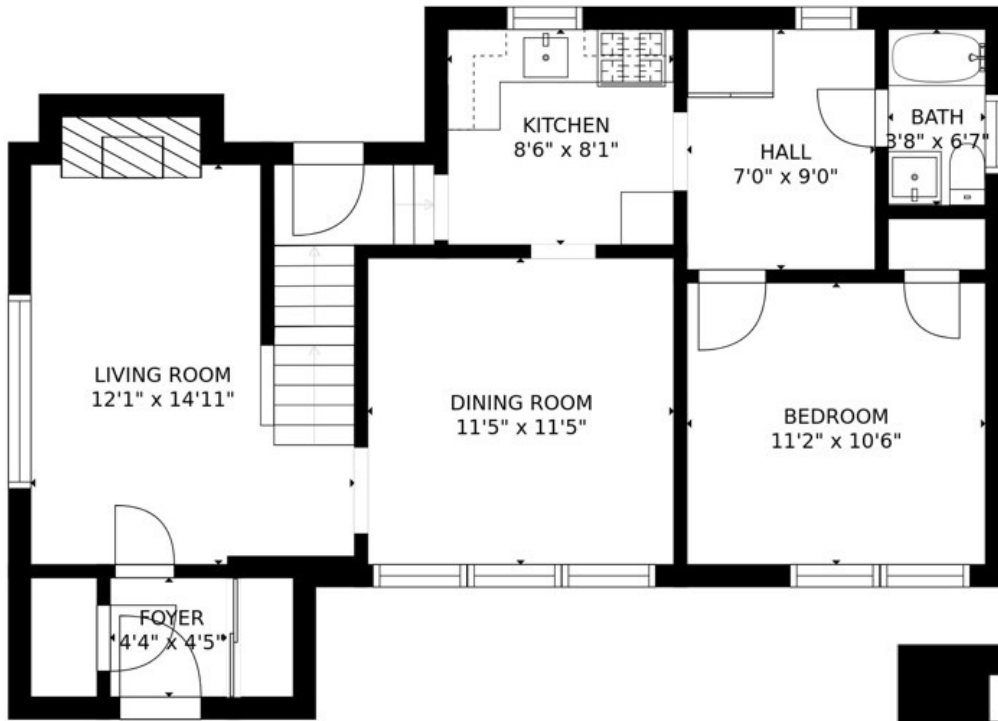

76-33 160th Street  
Fresh Meadows NY 11366

1st Floor

2nd Floor

Basement

Basement: 213 sq. ft. excluded 392 sq. ft.  
First Floor: 755 sq. ft. excluded 43 sq. ft.  
Second Floor: 437 sq. ft.