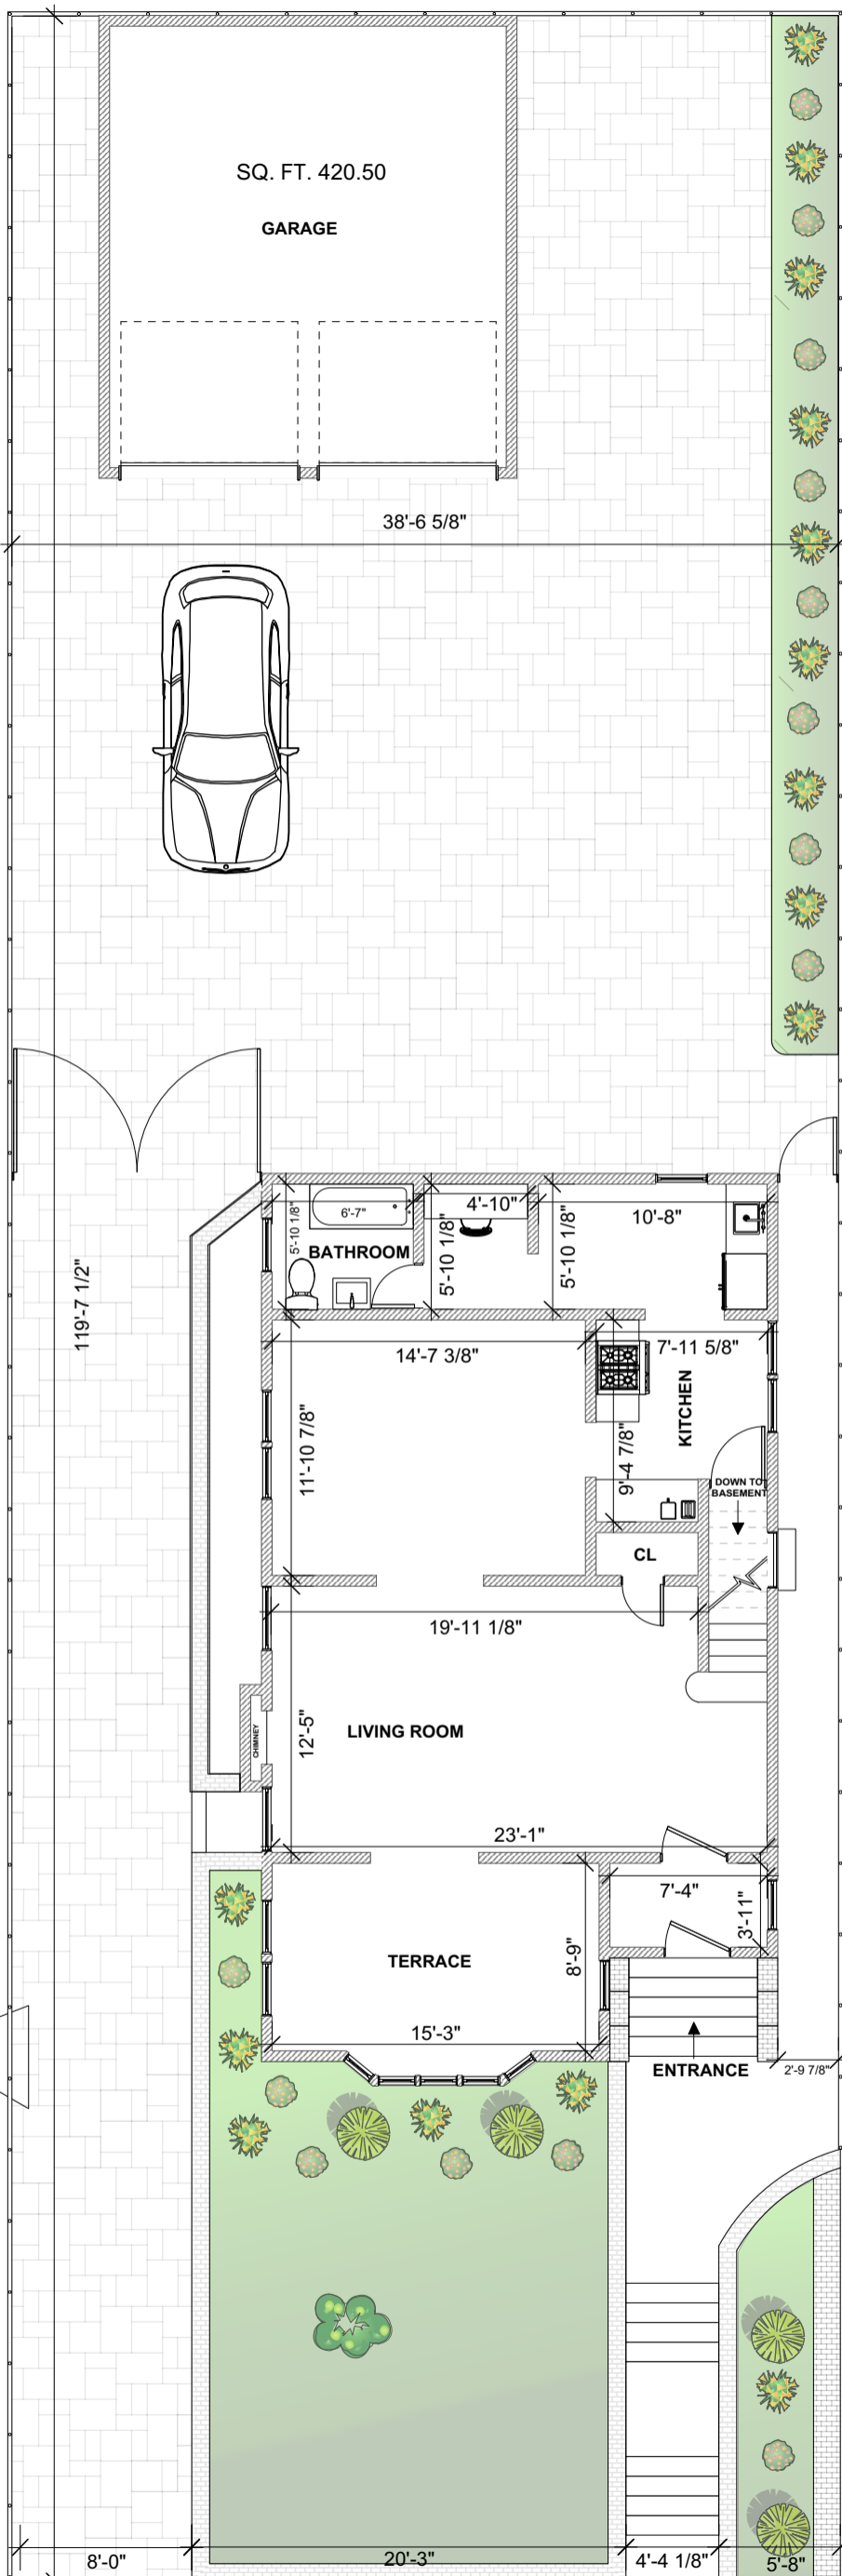

# 170-25 CEDARCROFT RD

JAMAICA, NY 11432

Estimated Total Finished  
Square Footage: 3,045.89

Produced by  
*Josh Mak*

PHOTOGRAPHY  
917-267-0504

**GARDEN FLOOR**  
TOTAL SQ. FT. 1,388.80

**2ND FLOOR**  
SQ. FT. 773.43

**3RD FLOOR**  
SQ. FT. 346.10

**BASEMENT**  
SQ. FT. 537.56