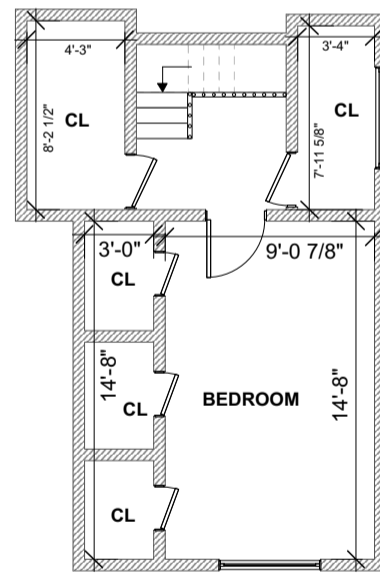

# 170-25 CEDARCROFT RD

JAMAICA, NY 11432

Estimated Total Finished  
Square Footage: 3,045.89

Produced by  
*Josh Mak*

PHOTOGRAPHY  
917-267-0504

**GARDEN FLOOR**  
TOTAL SQ. FT. 1,388.80

**2ND FLOOR**  
SQ. FT. 773.43

**3RD FLOOR**  
SQ. FT. 346.10

**BASEMENT**  
SQ. FT. 537.56