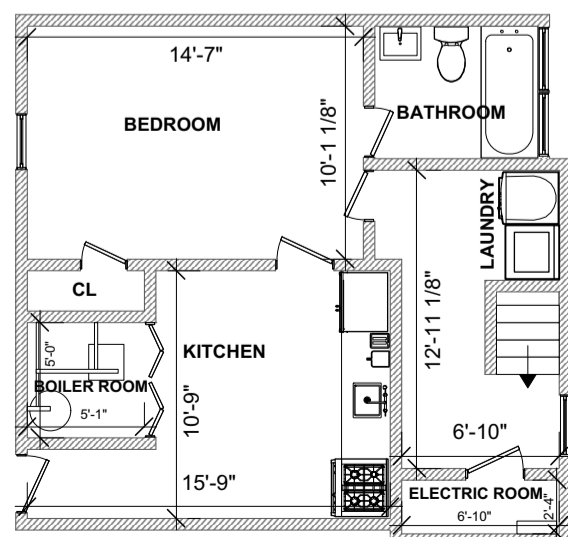

# 170-25 CEDARCROFT RD

JAMAICA, NY 11432

Estimated Total Finished  
Square Footage: 3,045.89

Produced by  
*Josh Mak*

PHOTOGRAPHY  
917-267-0504

**GARDEN FLOOR**  
TOTAL SQ. FT. 1,388.80

**2ND FLOOR**  
SQ. FT. 773.43

**3RD FLOOR**  
SQ. FT. 346.10

**BASEMENT**  
SQ. FT. 537.56