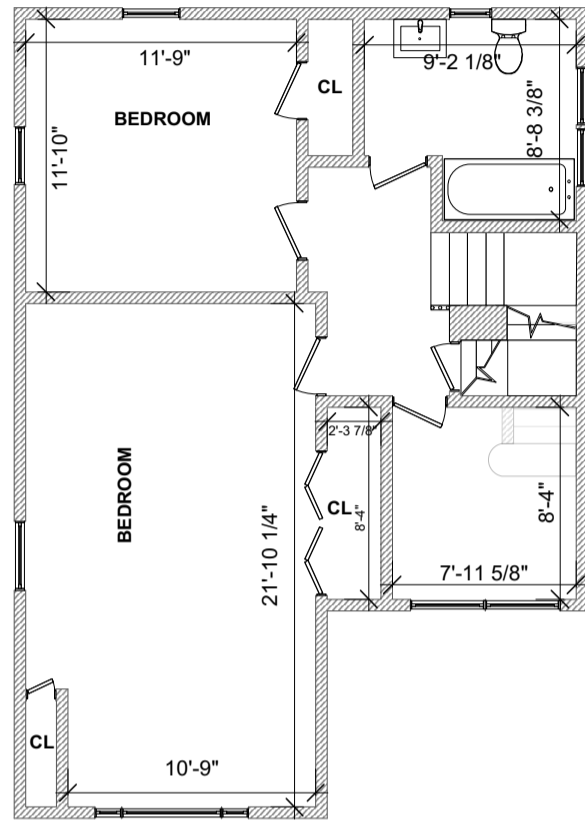

# 170-25 CEDARCROFT RD

JAMAICA, NY 11432

Estimated Total Finished  
Square Footage: 3,045.89

Produced by  
*Josh Mak*

PHOTOGRAPHY  
917-267-0504

**GARDEN FLOOR**  
TOTAL SQ. FT. 1,388.80

**2ND FLOOR**  
SQ. FT. 773.43

**3RD FLOOR**  
SQ. FT. 346.10

**BASEMENT**  
SQ. FT. 537.56